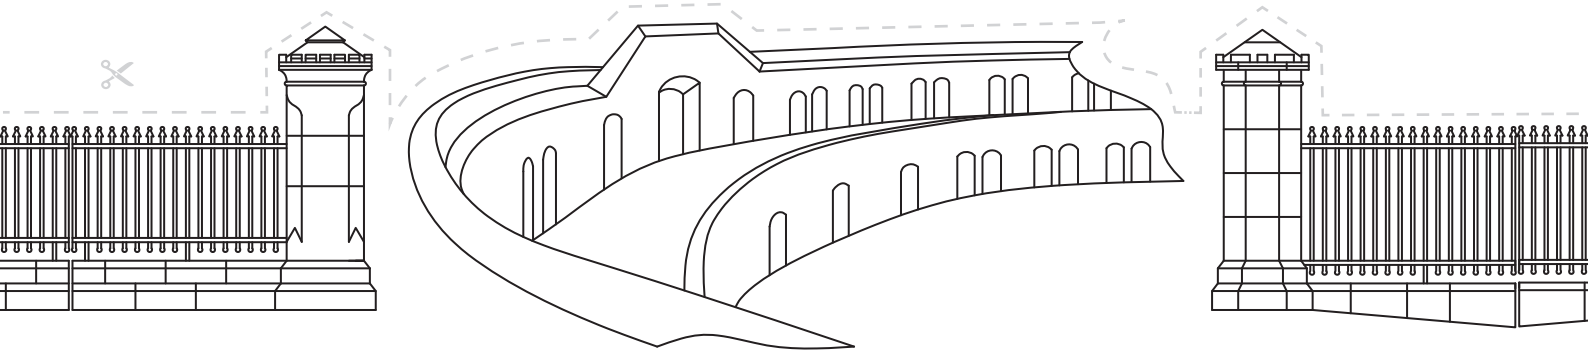

COLOUR ME IN
CUT ME OUT
THEN STAND ME UP
BY FOLDING BACK A AND B

Illustrated by
Thomas Parry
madeonthecanal.co.uk

A

FOLD

WARSTONE LANE CEMETERY

FOLD

B